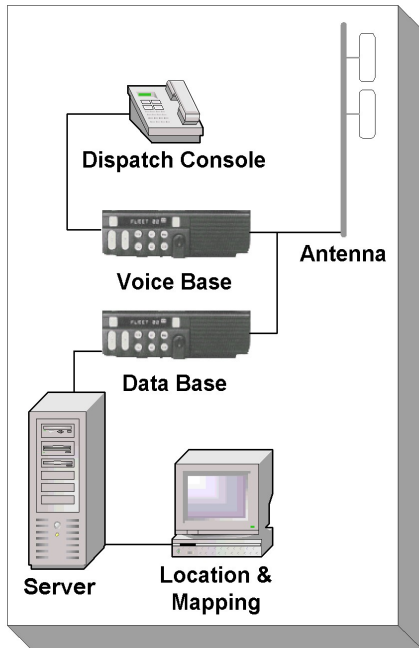

Seymour Mountain

Metro Central

Sumas Mountain

Client Location

Vehicle Equipment

Client Location

Vehicle Fleet

Metro Mobile Radio Sales Inc.

Wireless Data Systems Block Diagram

Drawn by: Steve Shelley	SIZE	FSCM NO	DWG NO	REV
	SCALE	1:1	Oct.8, 2005	SHEET 1 OF 1

Vehicle Fleet