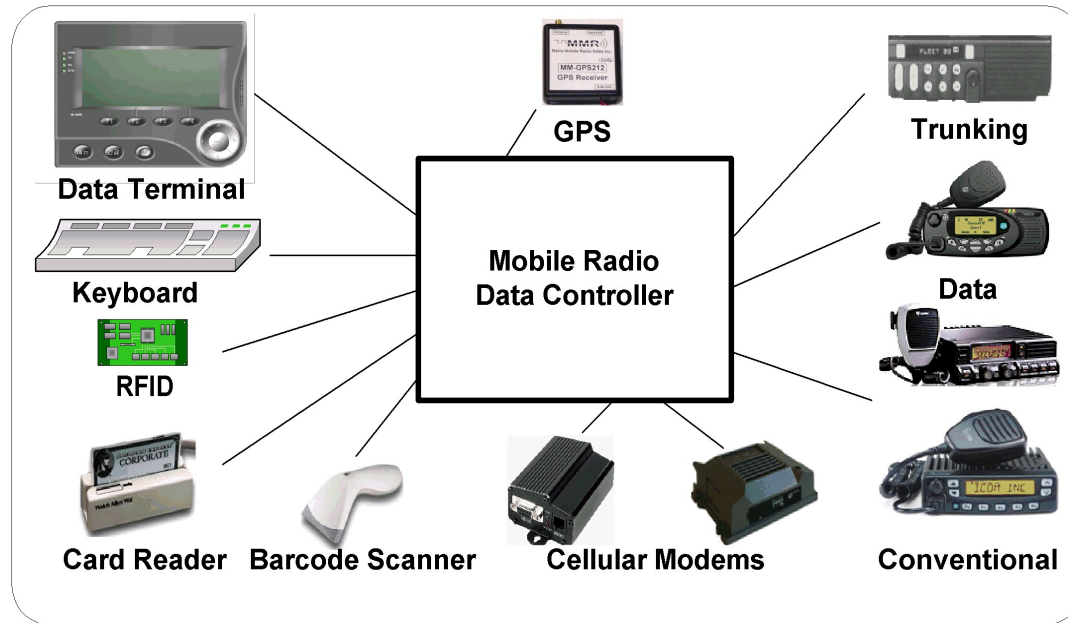

Seymour Mountain

Metro Central

Sumas Mountain

Client Location

Vehicle Equipment

Client Location

Vehicle Fleet

Metro Mobile Radio Sales Inc.

Wireless Data Systems Block Diagram

Drawn by: Steve Shelley	SIZE	FSCM NO	DWG NO	REV
	SCALE	1:1	Oct.8, 2005	SHEET 1 OF 1

Vehicle Fleet