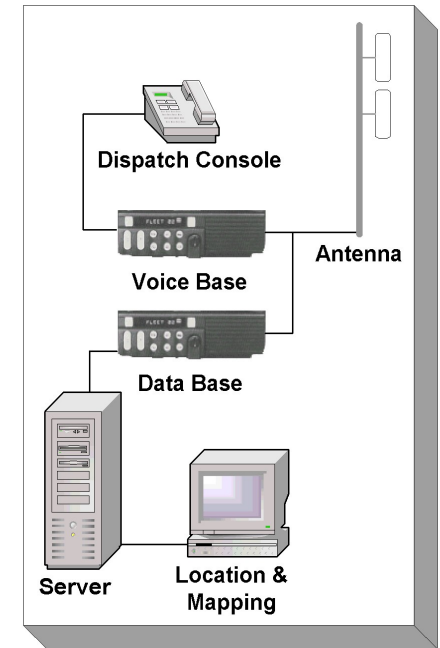

Seymour Mountain

Metro Central

Sumas Mountain

Client Location

Vehicle Equipment

Client Location

Vehicle Fleet

Metro Mobile Radio Sales Inc.

Wireless Data Systems Block Diagram

Drawn by: Steve Shelley	SIZE	FSCM NO	DWG NO	REV
	SCALE	1:1	Oct.8, 2005	SHEET 1 OF 1

Vehicle Fleet