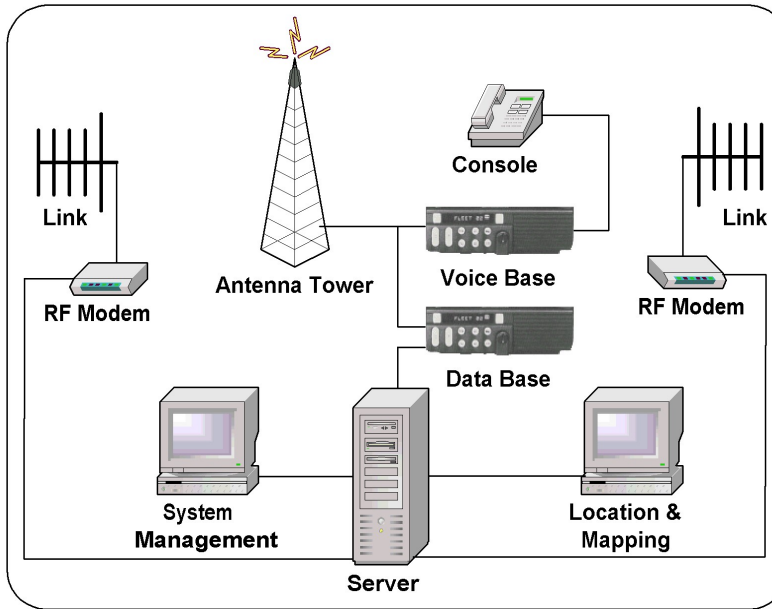

Seymour Mountain

Metro Central

Sumas Mountain

Client Location

Vehicle Equipment

Client Location

Vehicle Fleet

Metro Mobile Radio Sales Inc.

Wireless Data Systems Block Diagram

Drawn by: Steve Shelley	SIZE	FSCM NO	DWG NO	REV
	SCALE	1:1	Oct.8, 2005	SHEET 1 OF 1

Vehicle Fleet